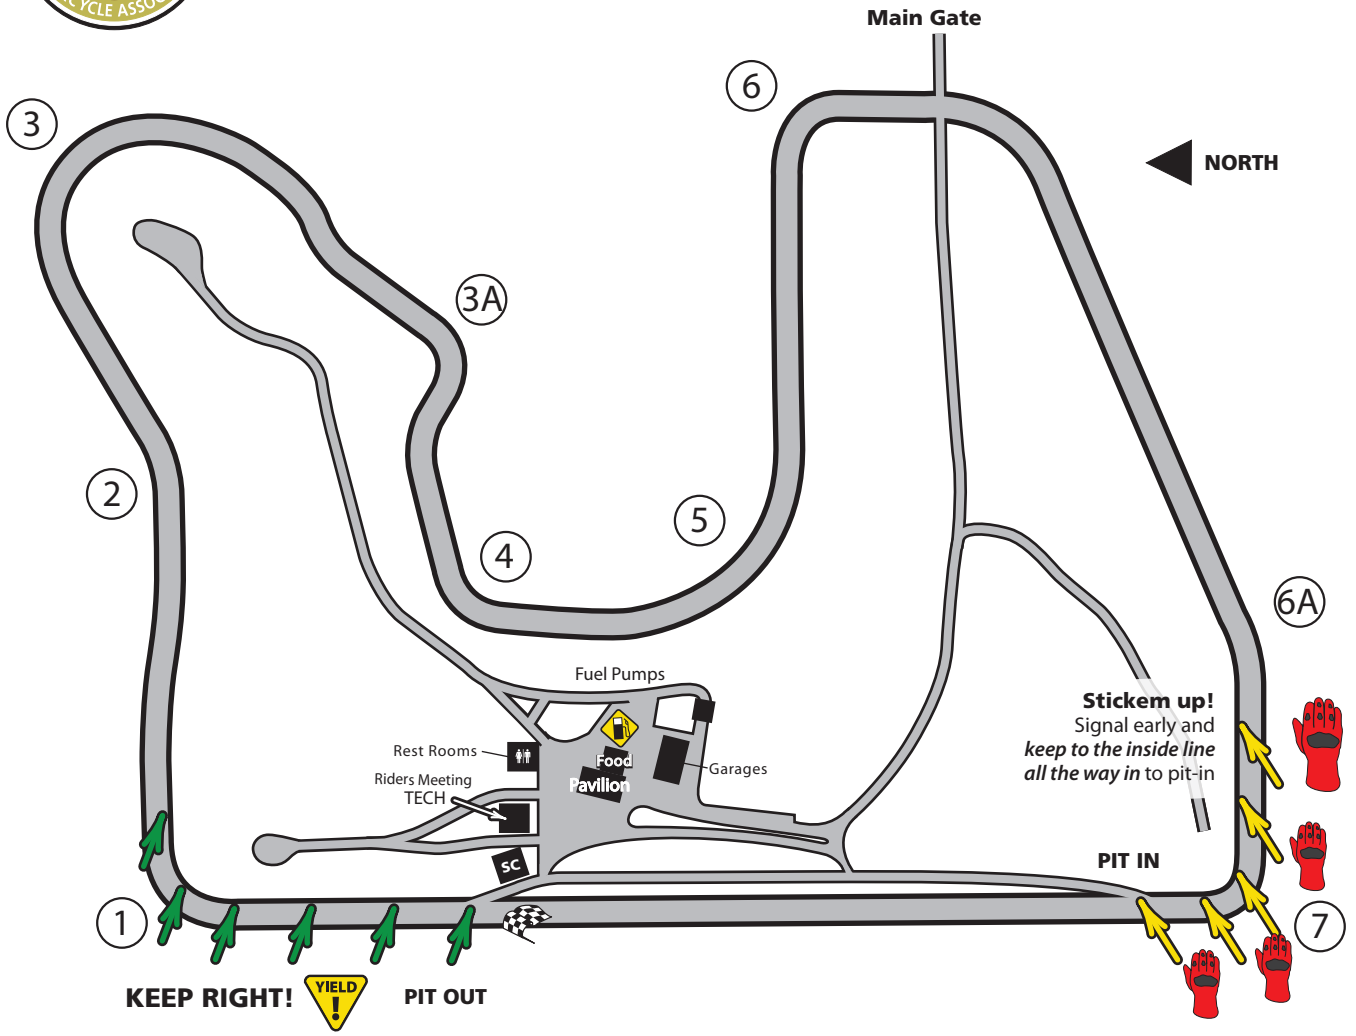

Blackhawk Farms Raceway Track Map

Track Length: 1.95 Miles

Practice/Race Notes

AHRMA Is Motorcycle Racing